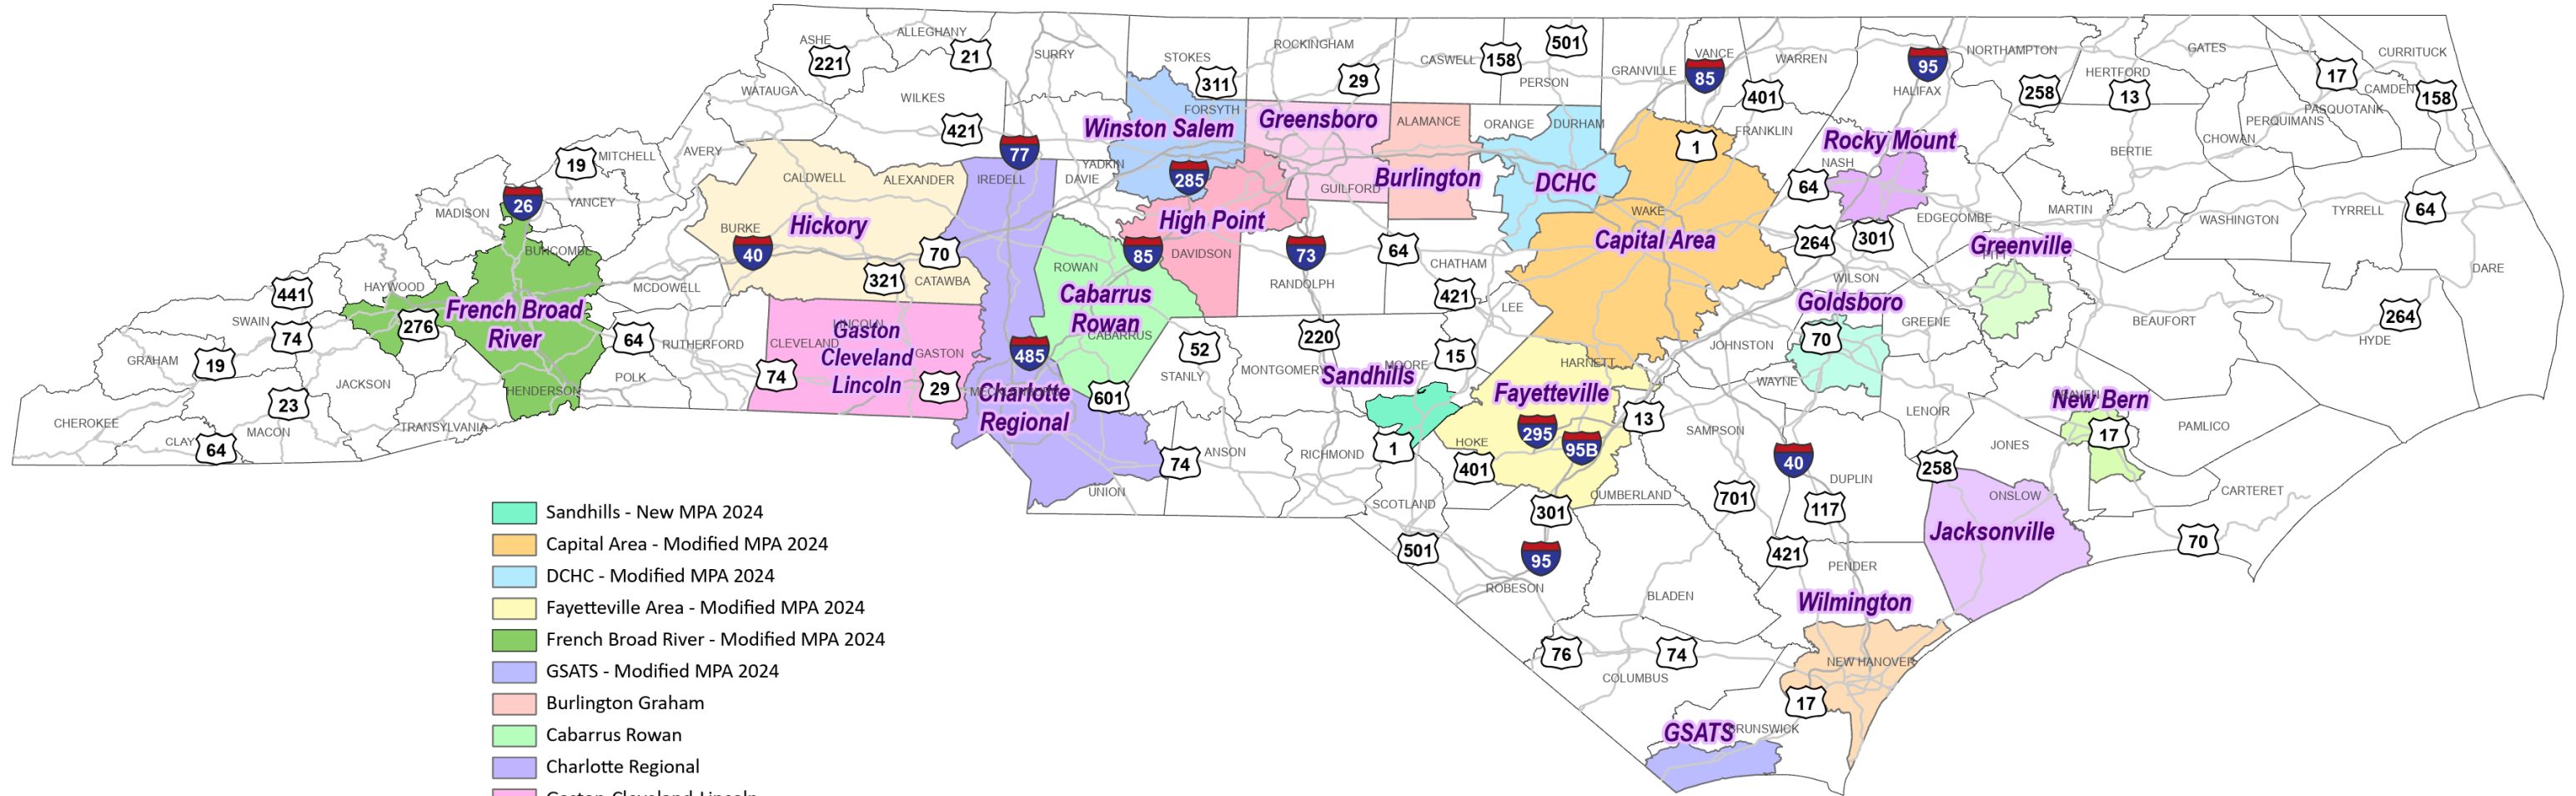

North Carolina Metropolitan Planning Areas

- Sandhills - New MPA 2024
- Capital Area - Modified MPA 2024
- DCHC - Modified MPA 2024
- Fayetteville Area - Modified MPA 2024
- French Broad River - Modified MPA 2024
- GSATS - Modified MPA 2024
- Burlington Graham
- Cabarrus Rowan
- Charlotte Regional
- Gaston-Cleveland-Lincoln
- Goldsboro Urban Area
- Greater Hickory
- Greensboro Urban Area
- Greenville Urban Area
- High Point Urban Area
- Jacksonville Urban
- New Bern
- Rocky Mount Urban Area
- Wilmington Urban Area
- Winston Salem Urban Area
- County Boundary

Map Created By
 NCDOT Transportation Planning Division
 January 2025